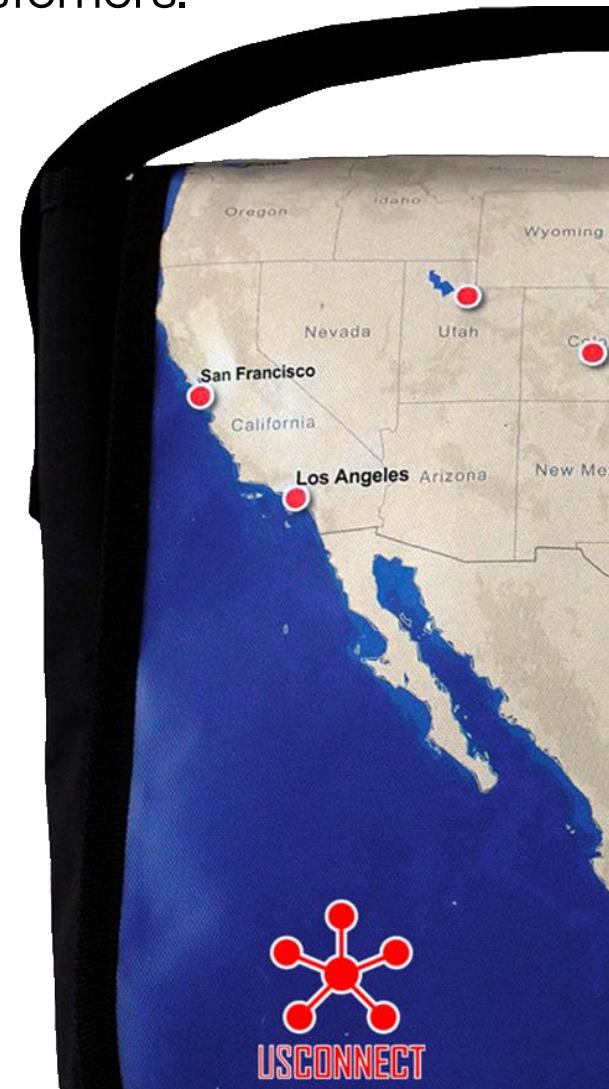

Let us be your Design Partner.

MAP'TGEAR is a fully customized branding concept.

Our unique designs help you stand above the rest in delivering both creativity and ROI to your customers.

MAP'T
GEAR

info@maptgear.com

914-238-7883

MaptGear.com