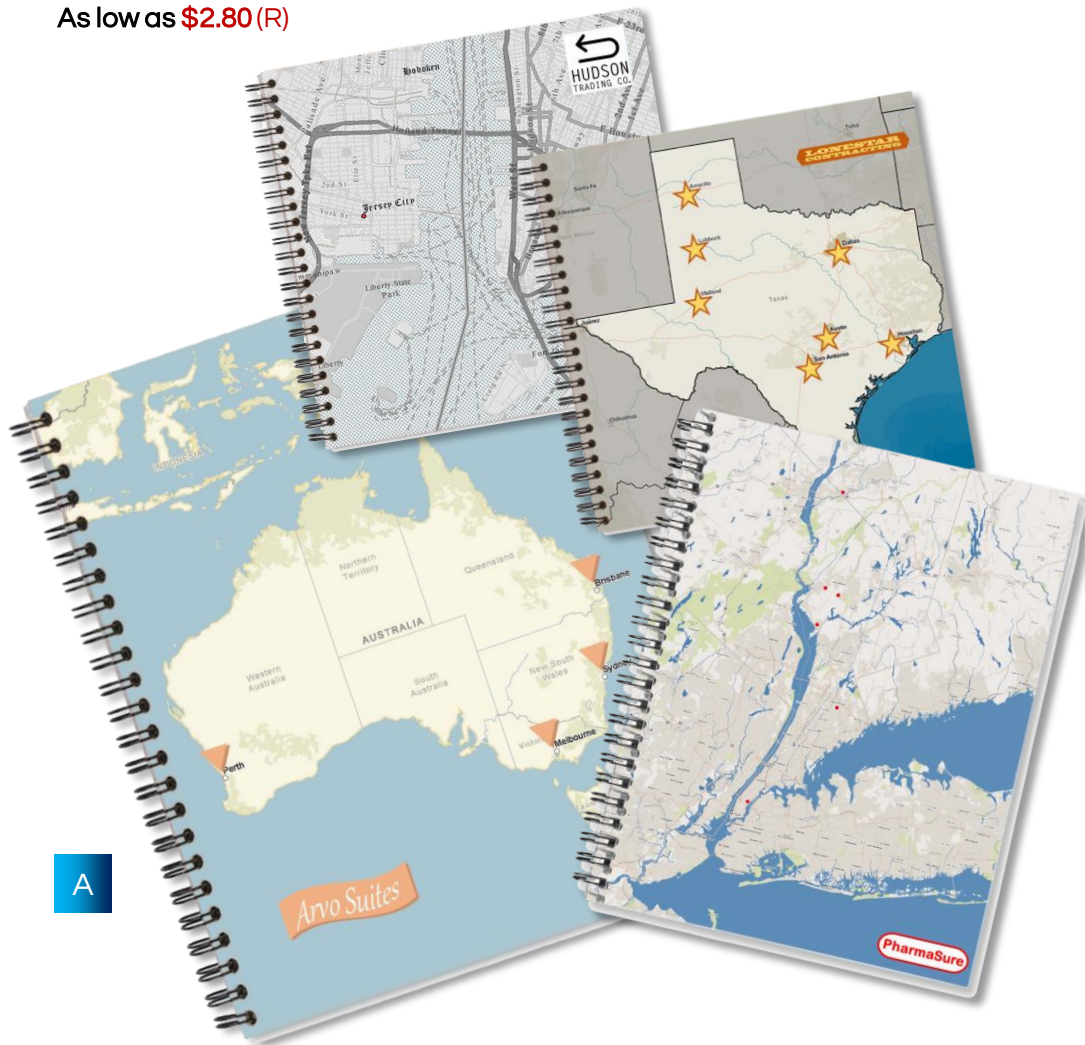

A Custom Map Spiral Bound Notebooks

A custom notebook is a wonderful giveaway that everyone can and will use. Feature a map of your locations or the location of a meeting or conference. They come in various sizes and customizable options: colored spirals, printed front only, back & inside covers? Your choice. Sheet counts starting at 25. Pricing depends on the variations you choose.

5" W x 5" H, 5" W x 7" H, or 8 1/2" W x 11" H | Min. qty. 144 | 10 biz day lead time after approval.

As low as **$2.80 (R)**

A

B