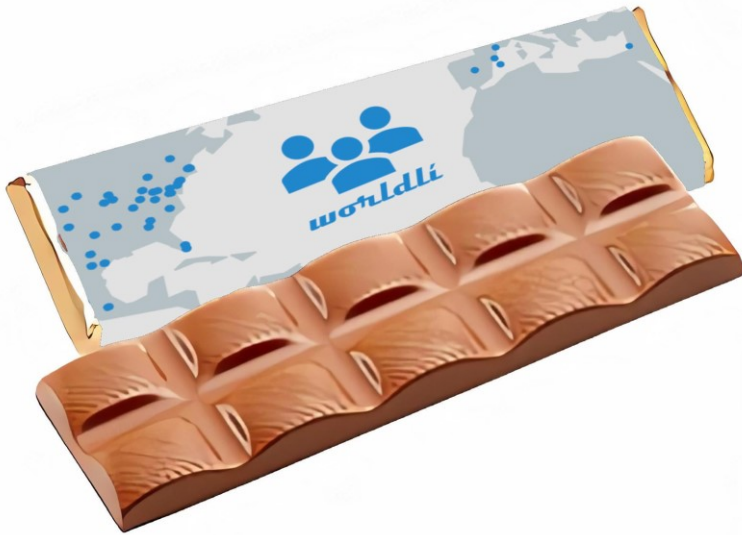

MAPT GEAR **NEW!** Gourmet Map Chocolate Bars

Satisfy their sweet tooth while sharing these Custom Map chocolate bars which map your location(s). Wrapped in your choice of gold or silver foil, this bar will satisfy the "chocoholic" on your list! Choice of Milk or Belgian Chocolate. A great "Work from Home" or Virtual Meeting Gift!

Milk Chocolate

Gourmet Belgian

Product Dimensions:
6" x 1 3/4" x 1/2"

Other sizes also available!

Quantity	Milk Chocolate	Belgian Chocolate
125	$5.53 (R)	$6.38 (R)
250	$4.86 (R)	$5.75 (R)
500	$4.36 (R)	$5.39 (R)
1000	$4.11 (R)	$5.14 (R)

*Lead time is 8-10 Business Days after sample approval.

Can be shipped to individuals! (Handling charges apply)